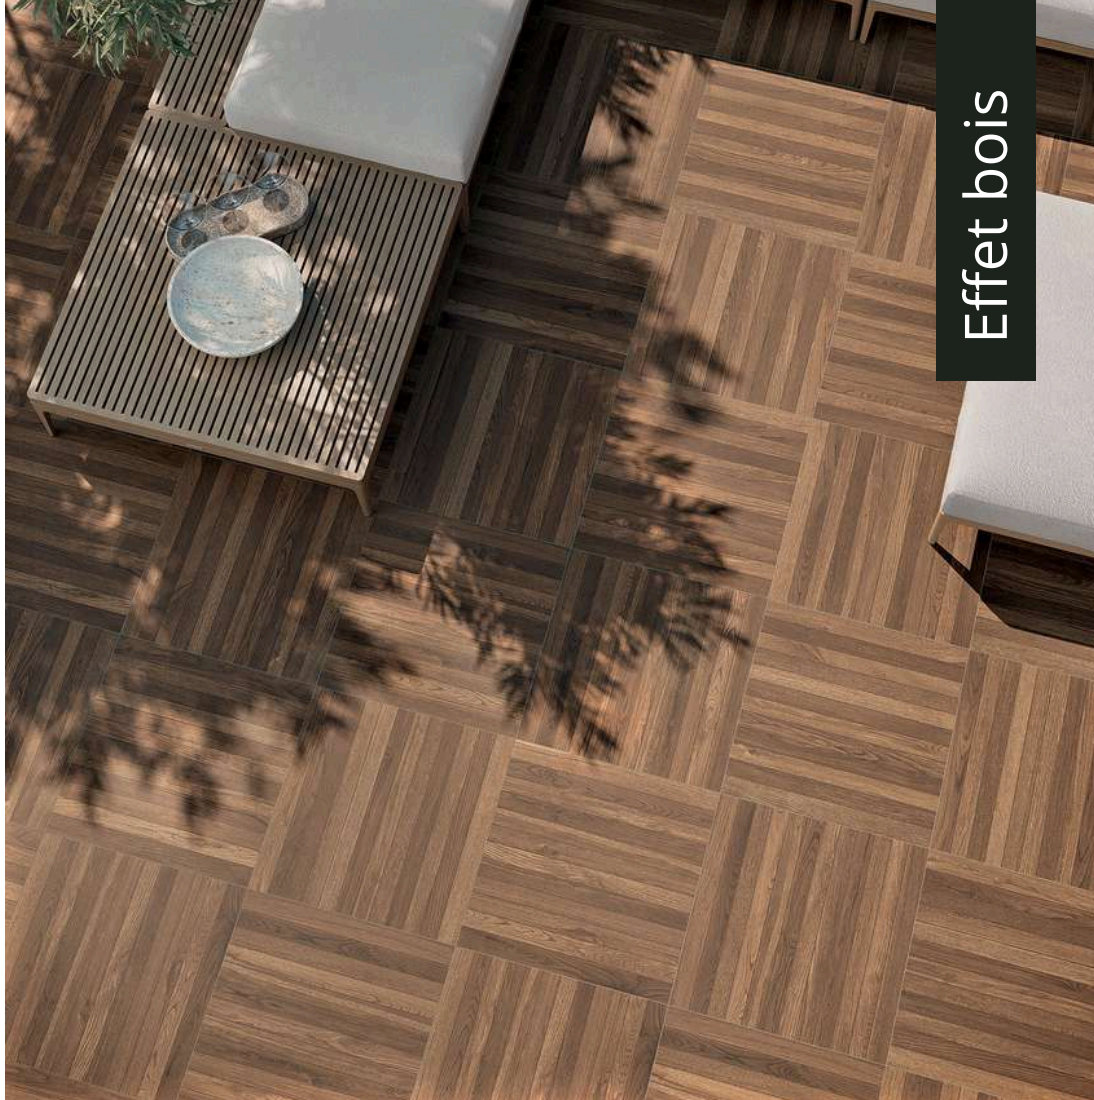

R11

20MM

NOVABELL

Nordic wood

Effet bois