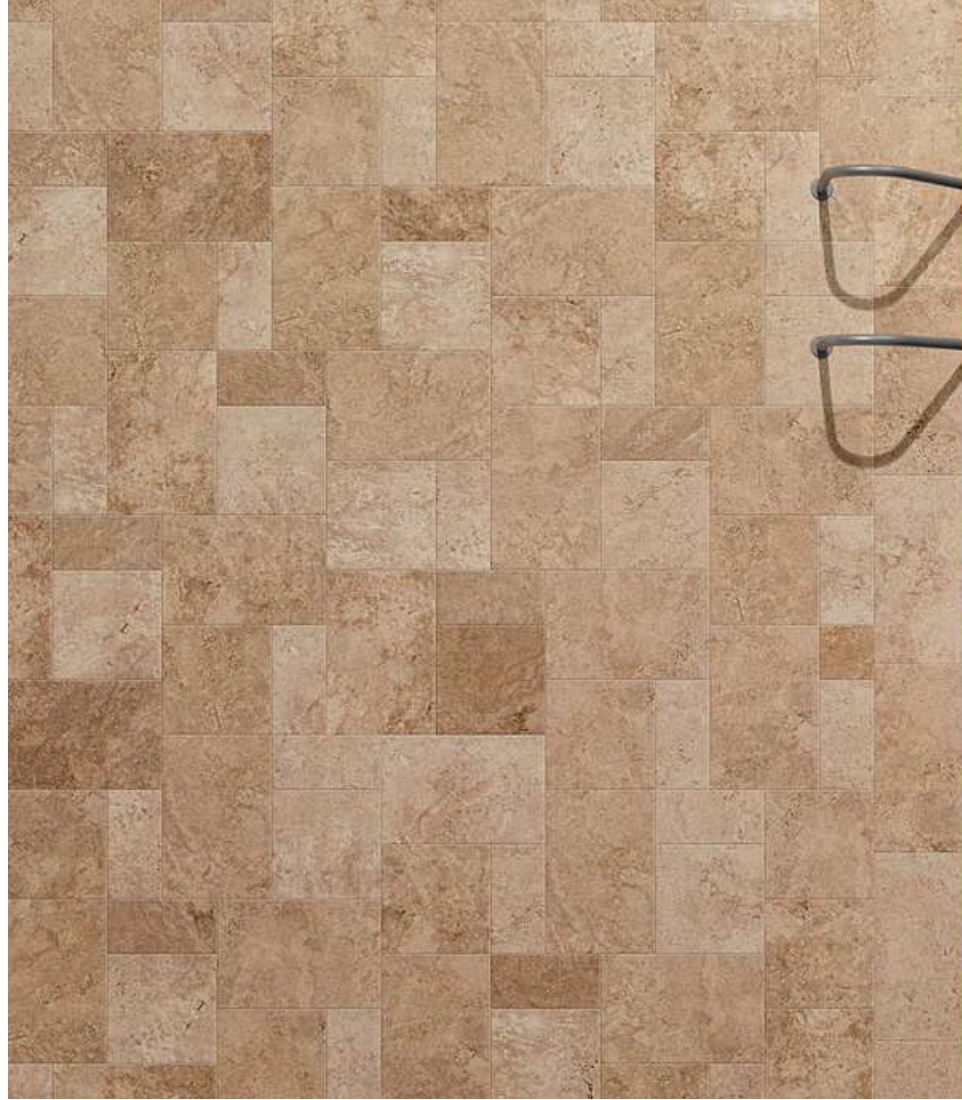

Tiber

LIGHT NATURAL

60X60 60X90 80X80

MULTI
30X60
60X60
60X90

Effet pierre

NOVOCERAM

Zephyr

GOLD GREY