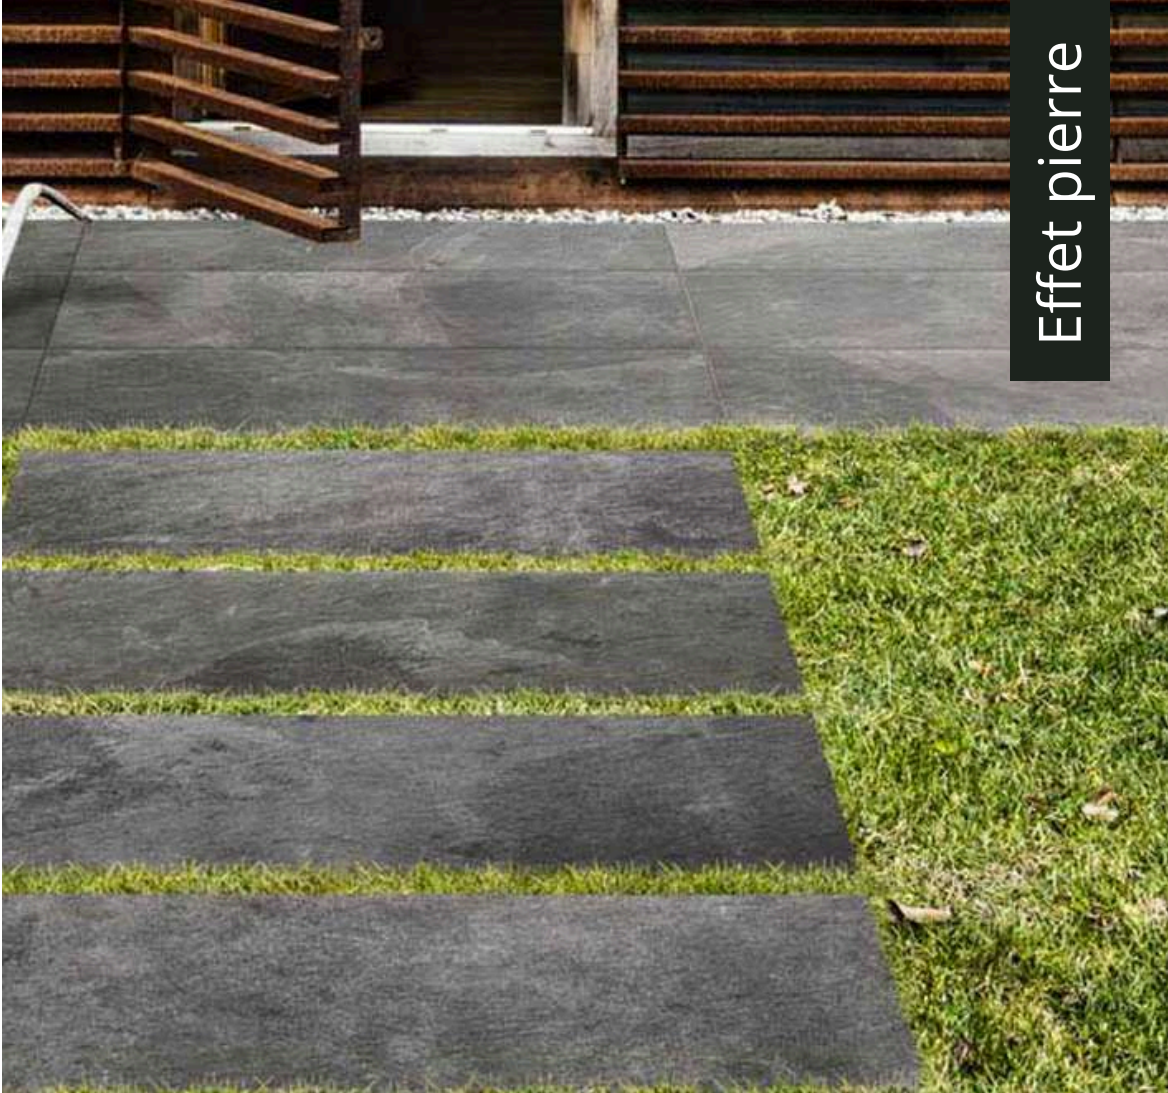

R11

20MM

MARAZZI

Mystone Ardesia

CENERE

ANTHRACITE

120X120

50x100

Effet pierre